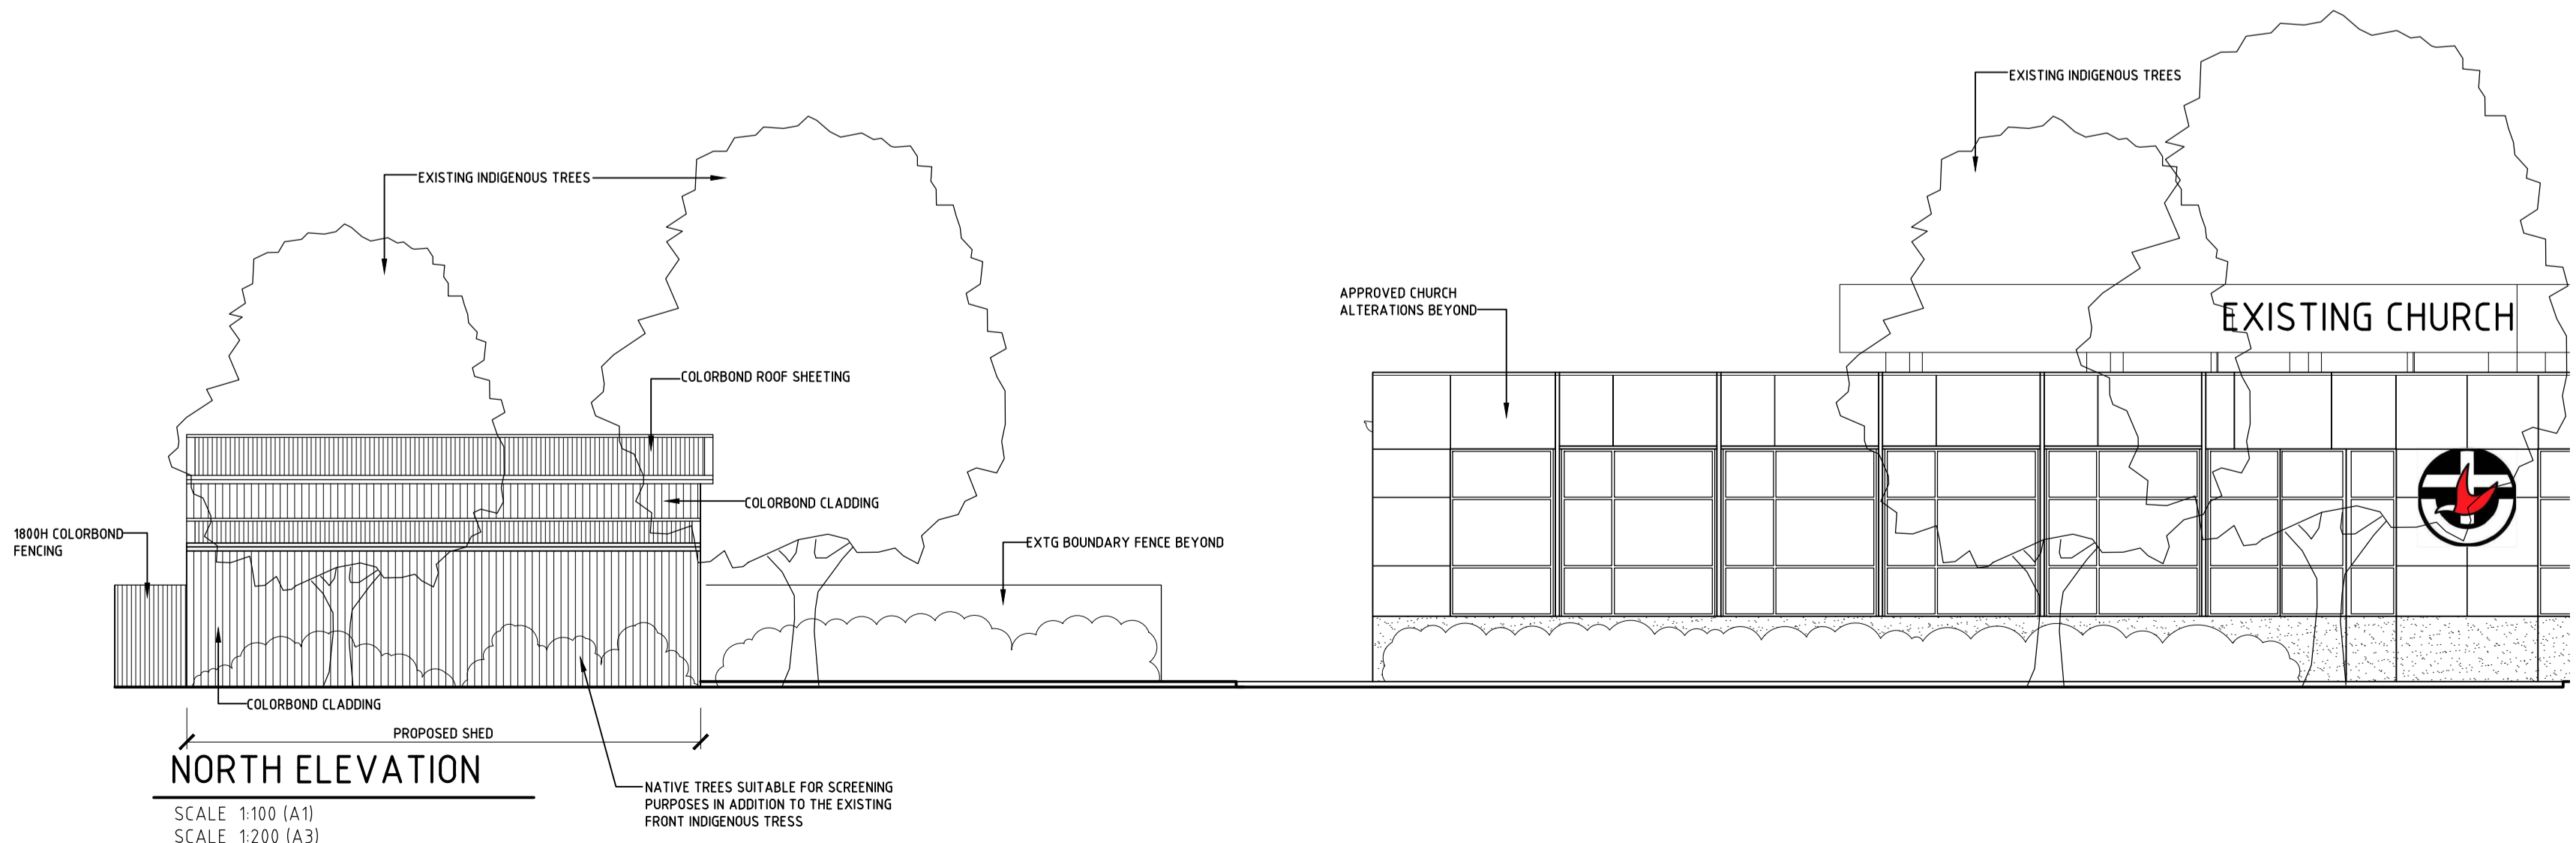

SITE PLAN

SCALE 1:250 (A1)
SCALE 1:500 (A3)

NOTE:
CT 5395/754, CT 5786/734 & CT 5786/735
TO BE MERGED INTO ONE TITLE

FLOOR PLAN

SCALE 1:100 (A1)
SCALE 1:200 (A3)

NORTH ELEVATION

SCALE 1:100 (A1)
SCALE 1:200 (A3)

WEST ELEVATION

SCALE 1:100 (A1)
SCALE 1:200 (A3)

NOTE:
SHED TO BE COLORBOND 'WOODLAND GREY'

SEEDS UNITING CHURCH SHED PROPOSAL

SEEDS UNITING CHURCH
42 SUNNYMEADE DR, ABERFOYLE PARK SA 5159

MARCH 2017 DWG 161717 SK01 B