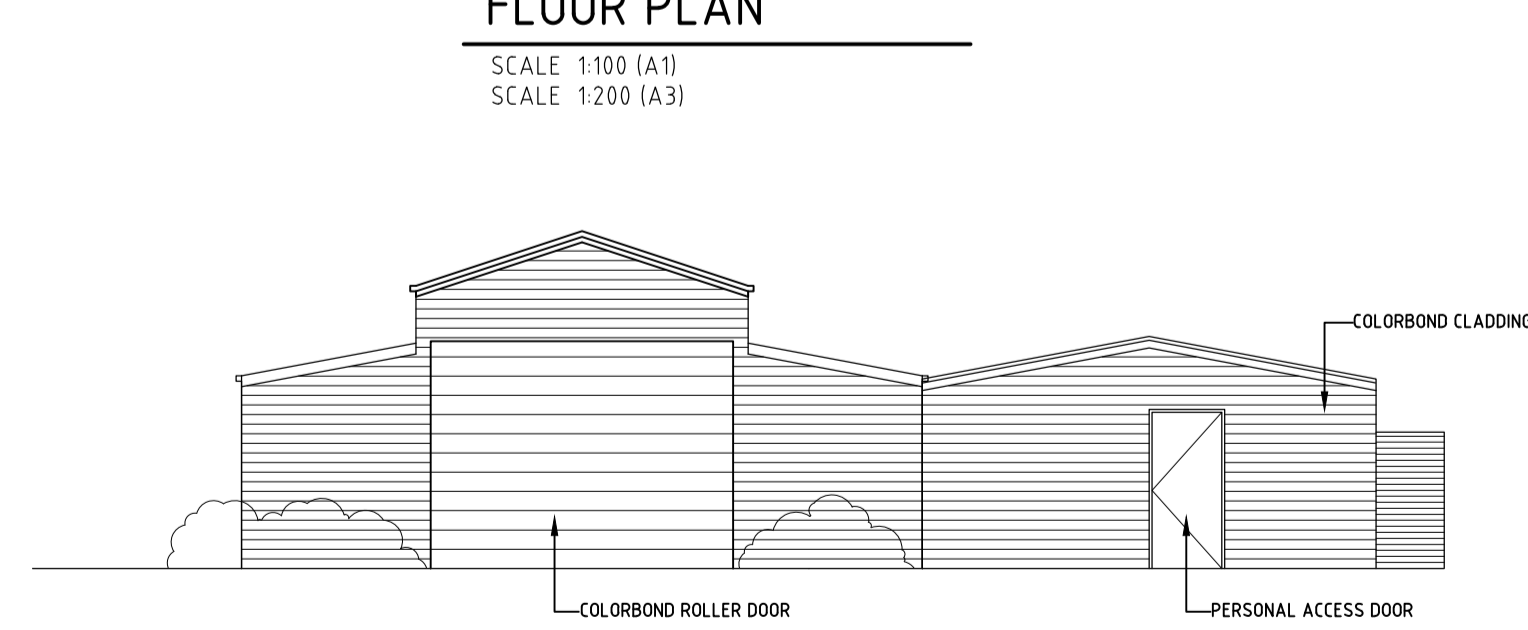

SITE PLAN

SCALE 1:250 (A1)
SCALE 1:500 (A3)

NOTE:
CT 5395/754, CT 5786/734 & CT 5786/735
TO BE MERGED INTO ONE TITLE

FLOOR PLAN

SCALE 1:100 (A1)
SCALE 1:200 (A3)

NORTH ELEVATION

SCALE 1:100 (A1)
SCALE 1:200 (A3)

WEST ELEVATION

SCALE 1:100 (A1)
SCALE 1:200 (A3)

NOTE:
SHED TO BE COLORBOND 'WOODLAND GREY'

SEEDS UNITING CHURCH SHED PROPOSAL

SEEDS UNITING CHURCH
42 SUNNYMEADE DR, ABERFOYLE PARK SA 5159

MARCH 2017 DWG 161717 SK01 B