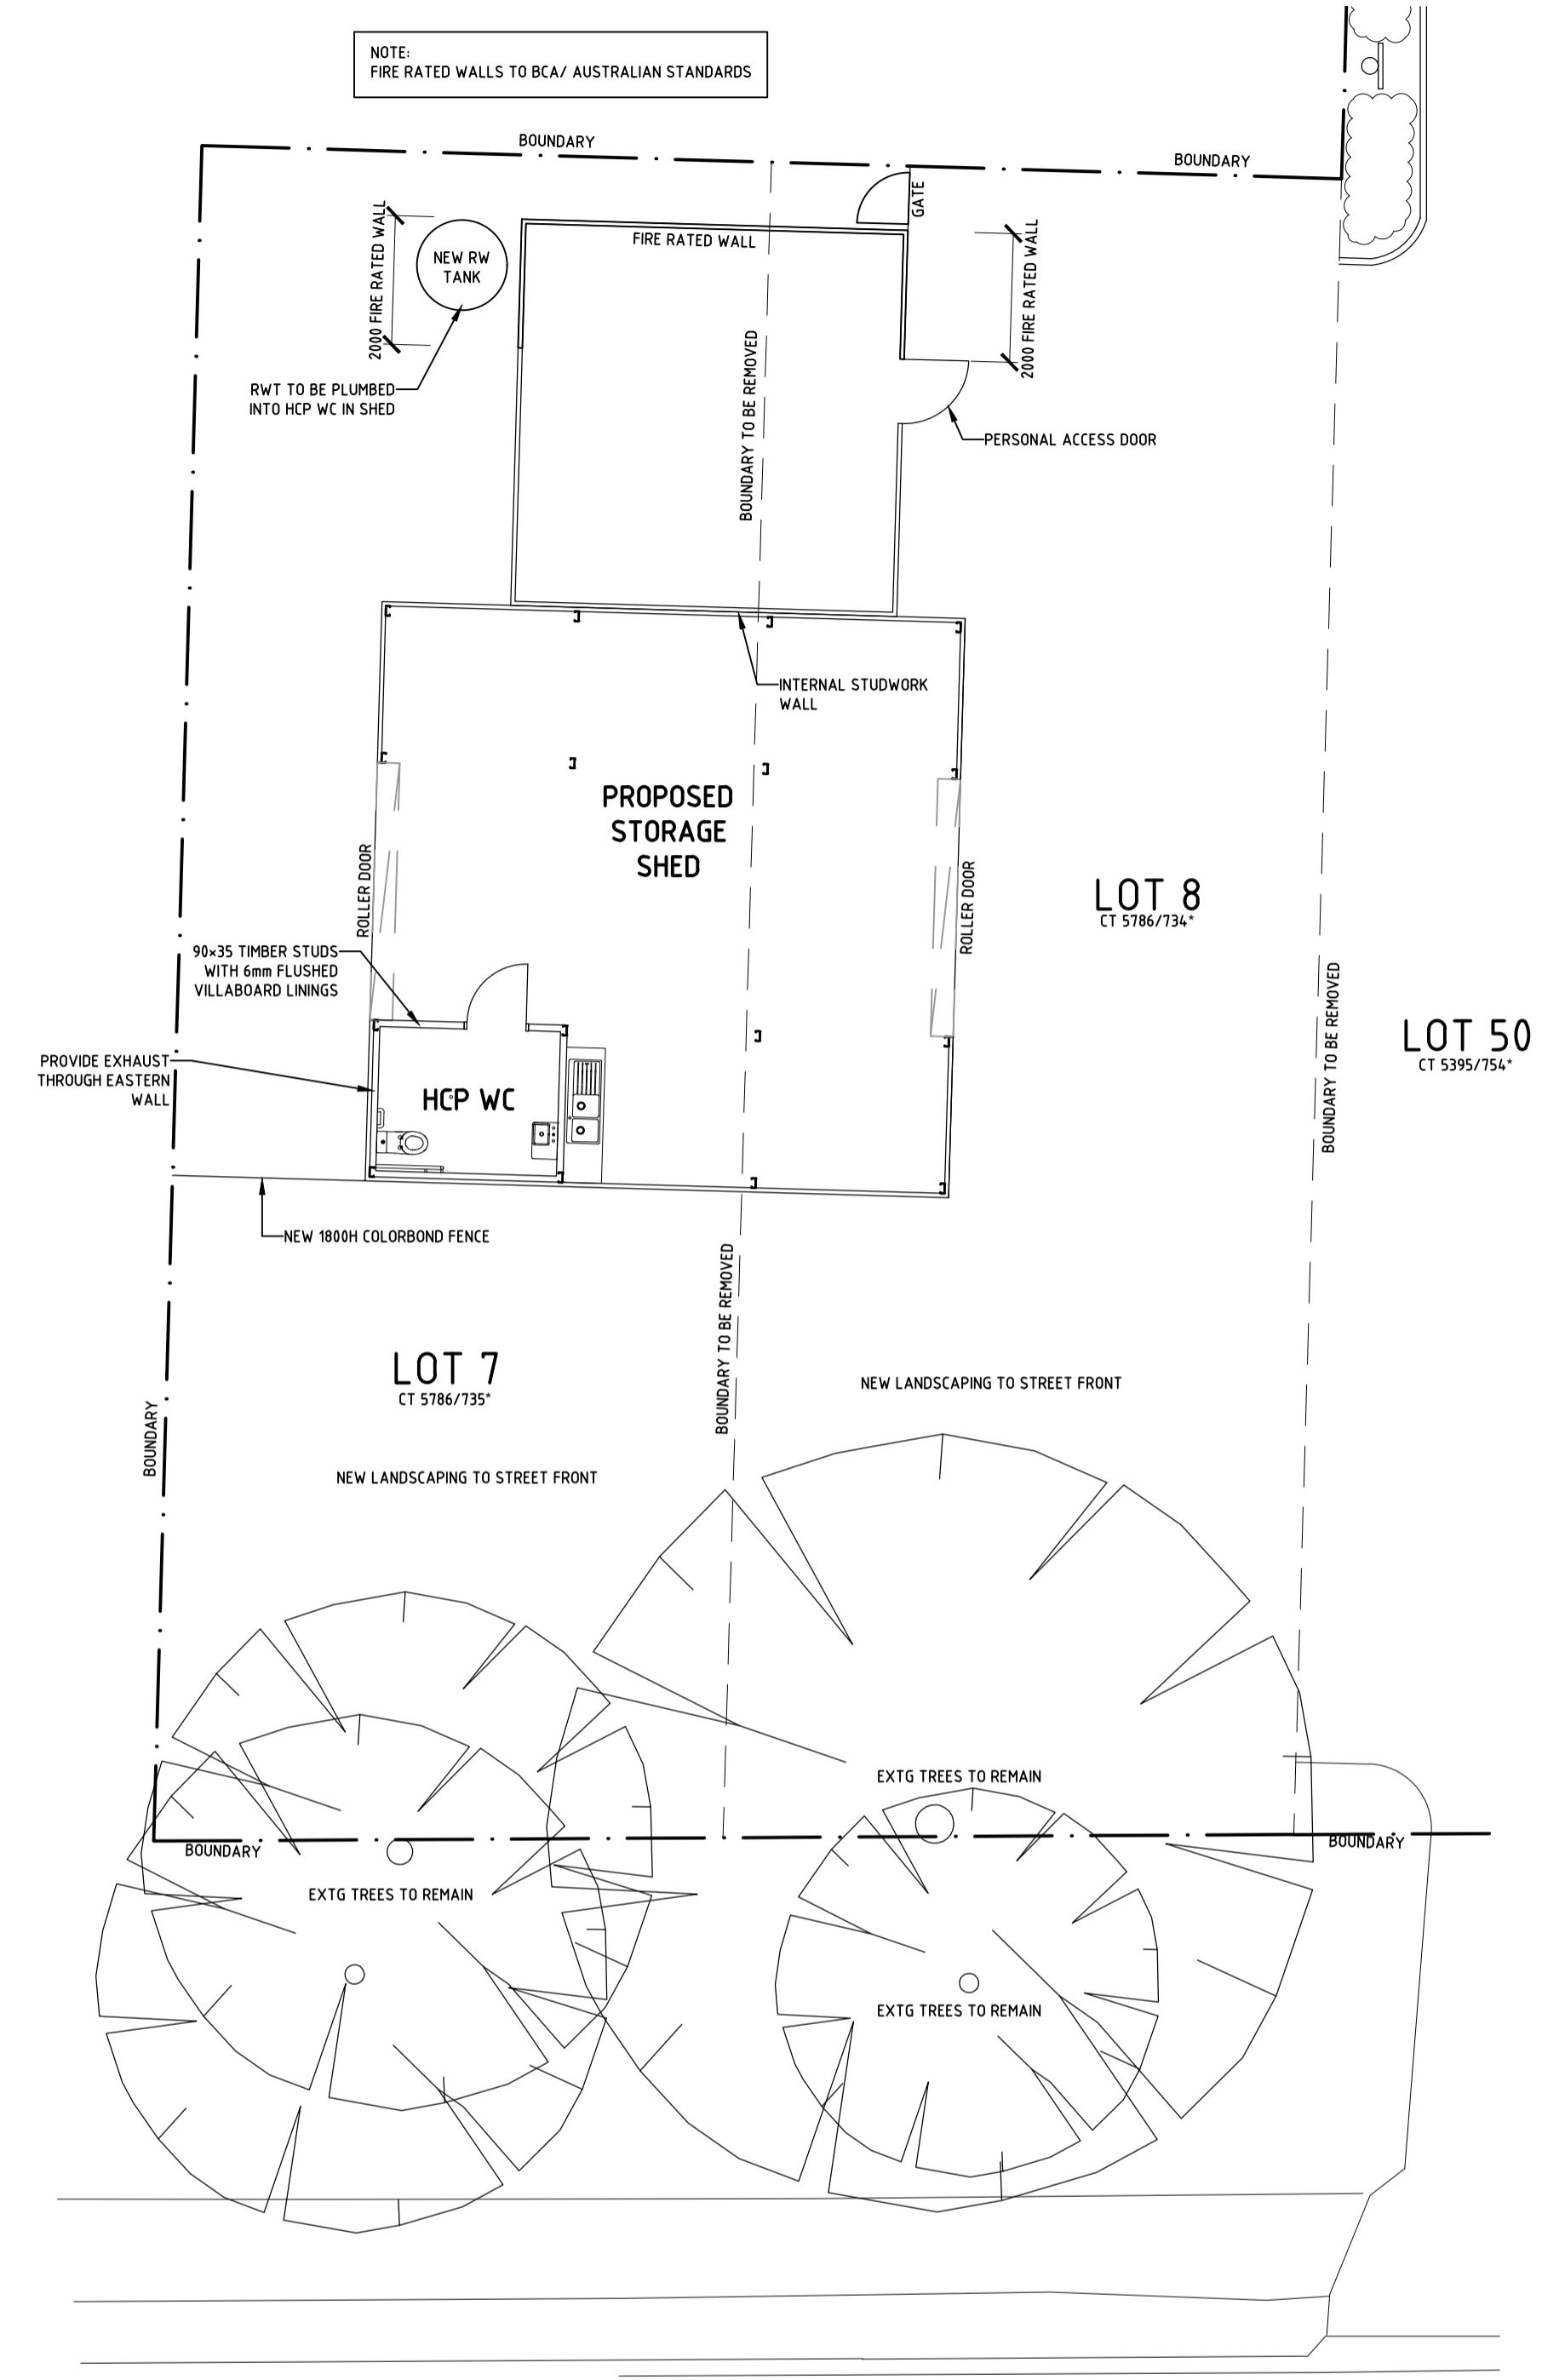

SITE PLAN

SCALE 1:250 (A1)
SCALE 1:500 (A3)

NOTE:
CT 5395/754, CT 5786/734 & CT 5786/735
TO BE MERGED INTO ONE TITLE

FLOOR PLAN

SCALE 1:100 (A1)
SCALE 1:200 (A3)

NORTH ELEVATION

SCALE 1:100 (A1)
SCALE 1:200 (A3)

WEST ELEVATION

SCALE 1:100 (A1)
SCALE 1:200 (A3)

NOTE:
SHED TO BE COLORBOND 'WOODLAND GREY'

SEEDS UNITING CHURCH SHED PROPOSAL

SEEDS UNITING CHURCH
42 SUNNYMEADE DR, ABERFOYLE PARK SA 5159

MARCH 2017 DWG 161717 SK01 B